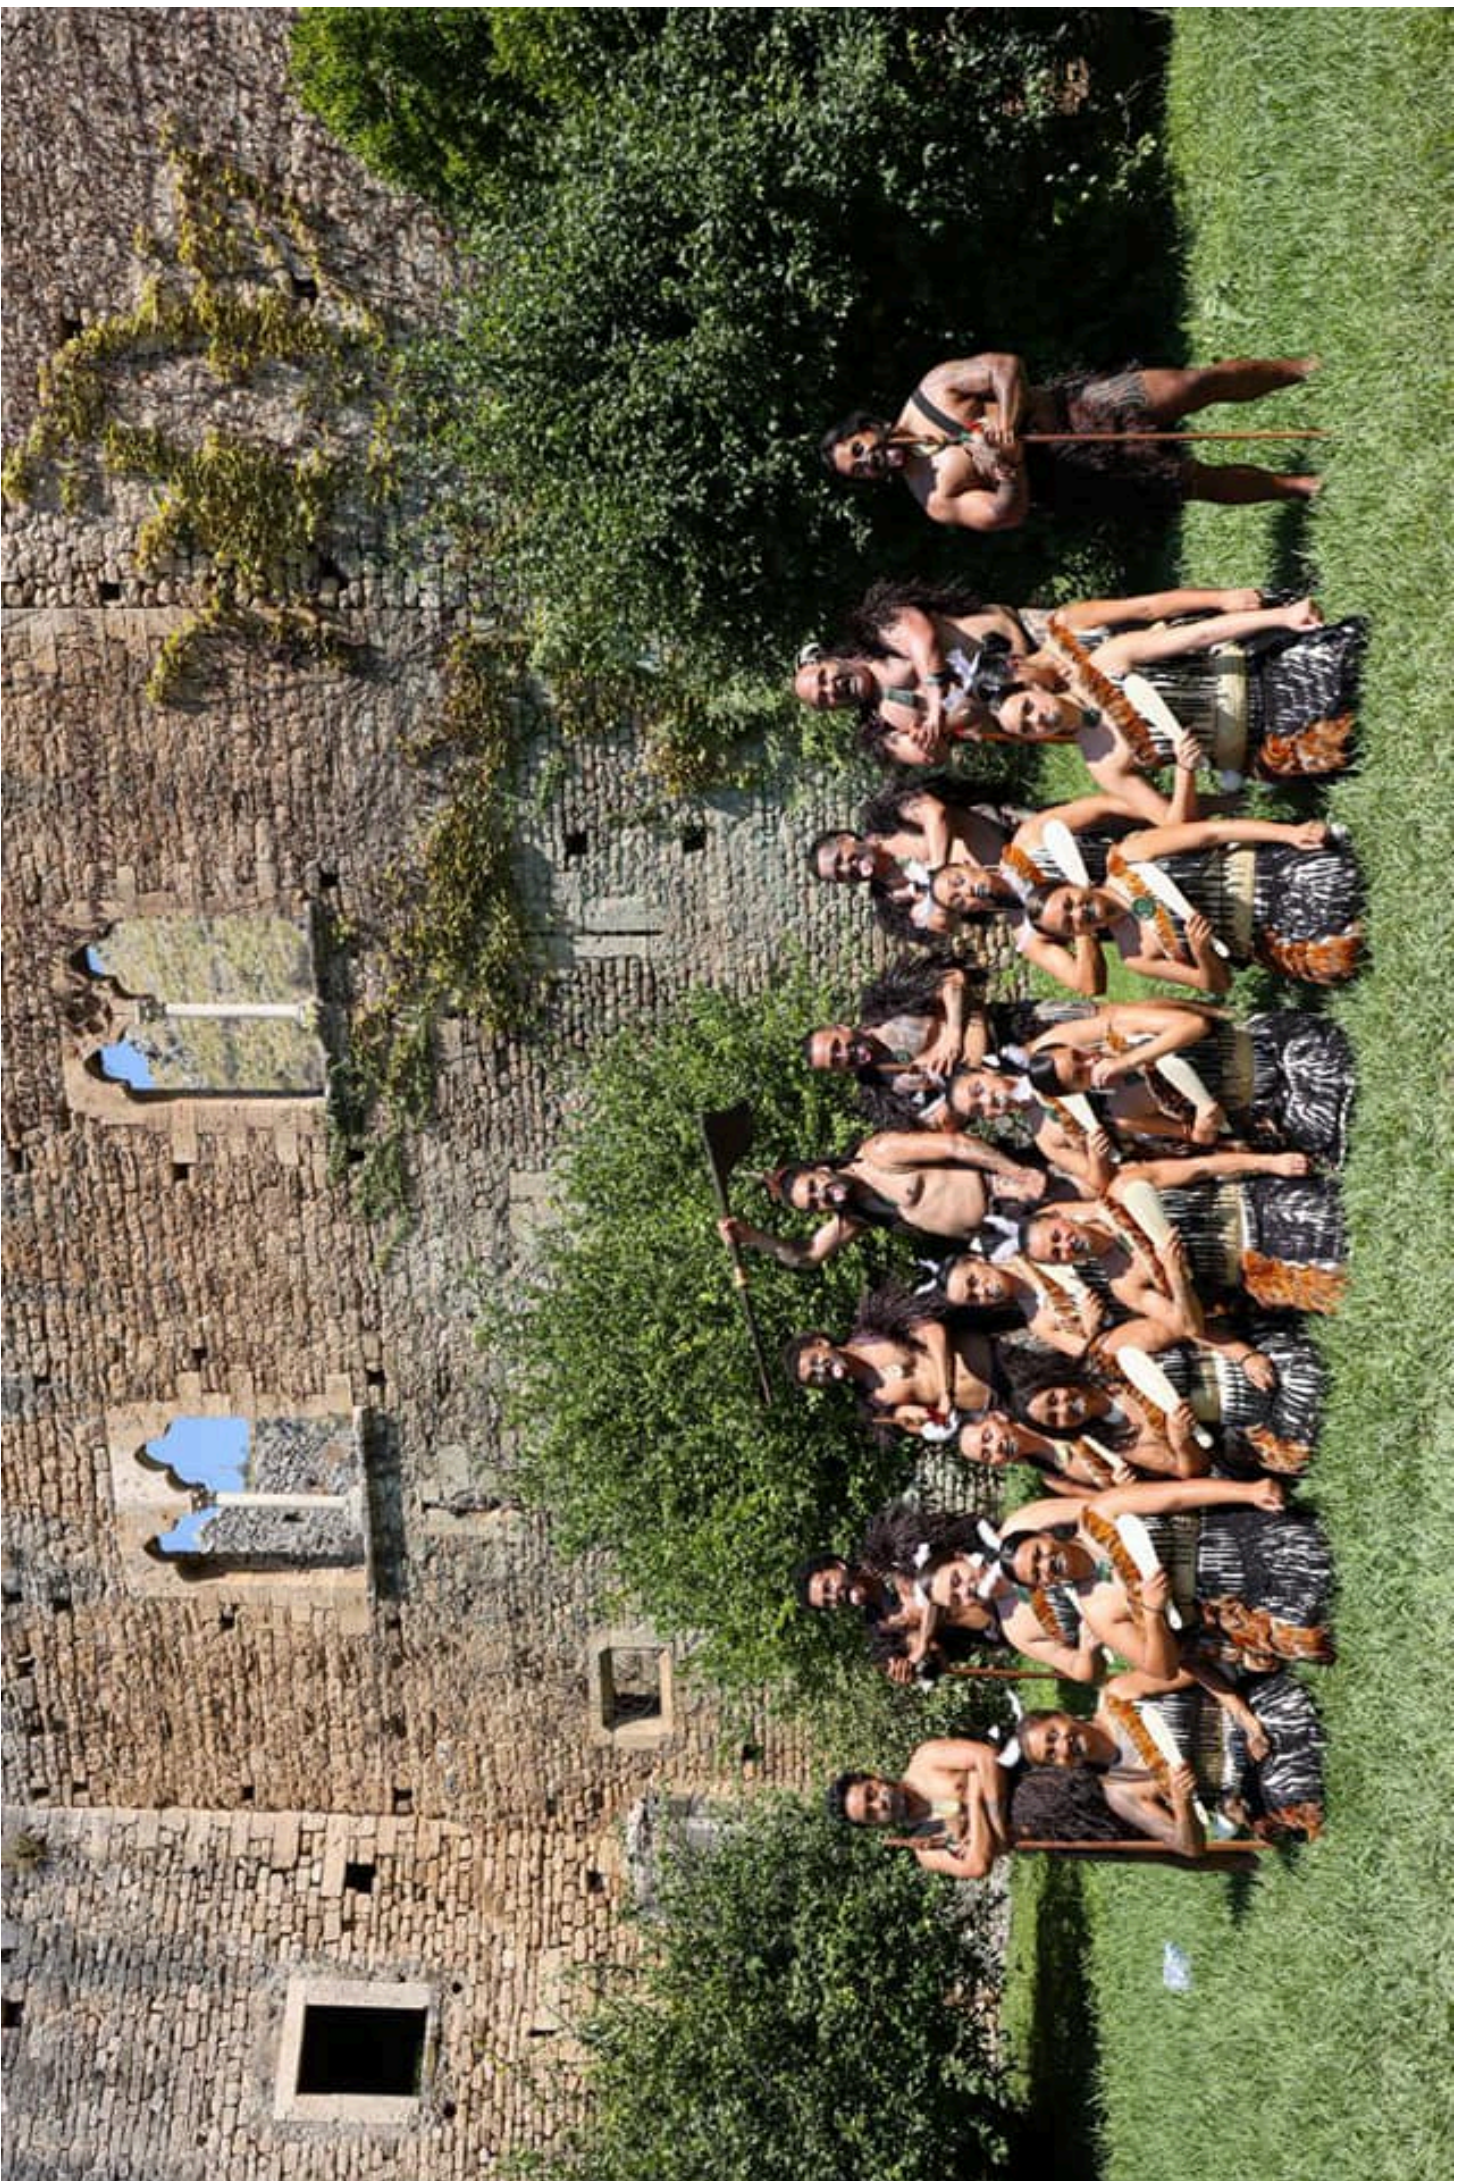

© 2014 M. J. ...

LANTOM WORLD  
FOLKLORIC  
CORE ITALY FESTIVAL  
**NUOVA  
ZELANDA**

*Luigi's case*