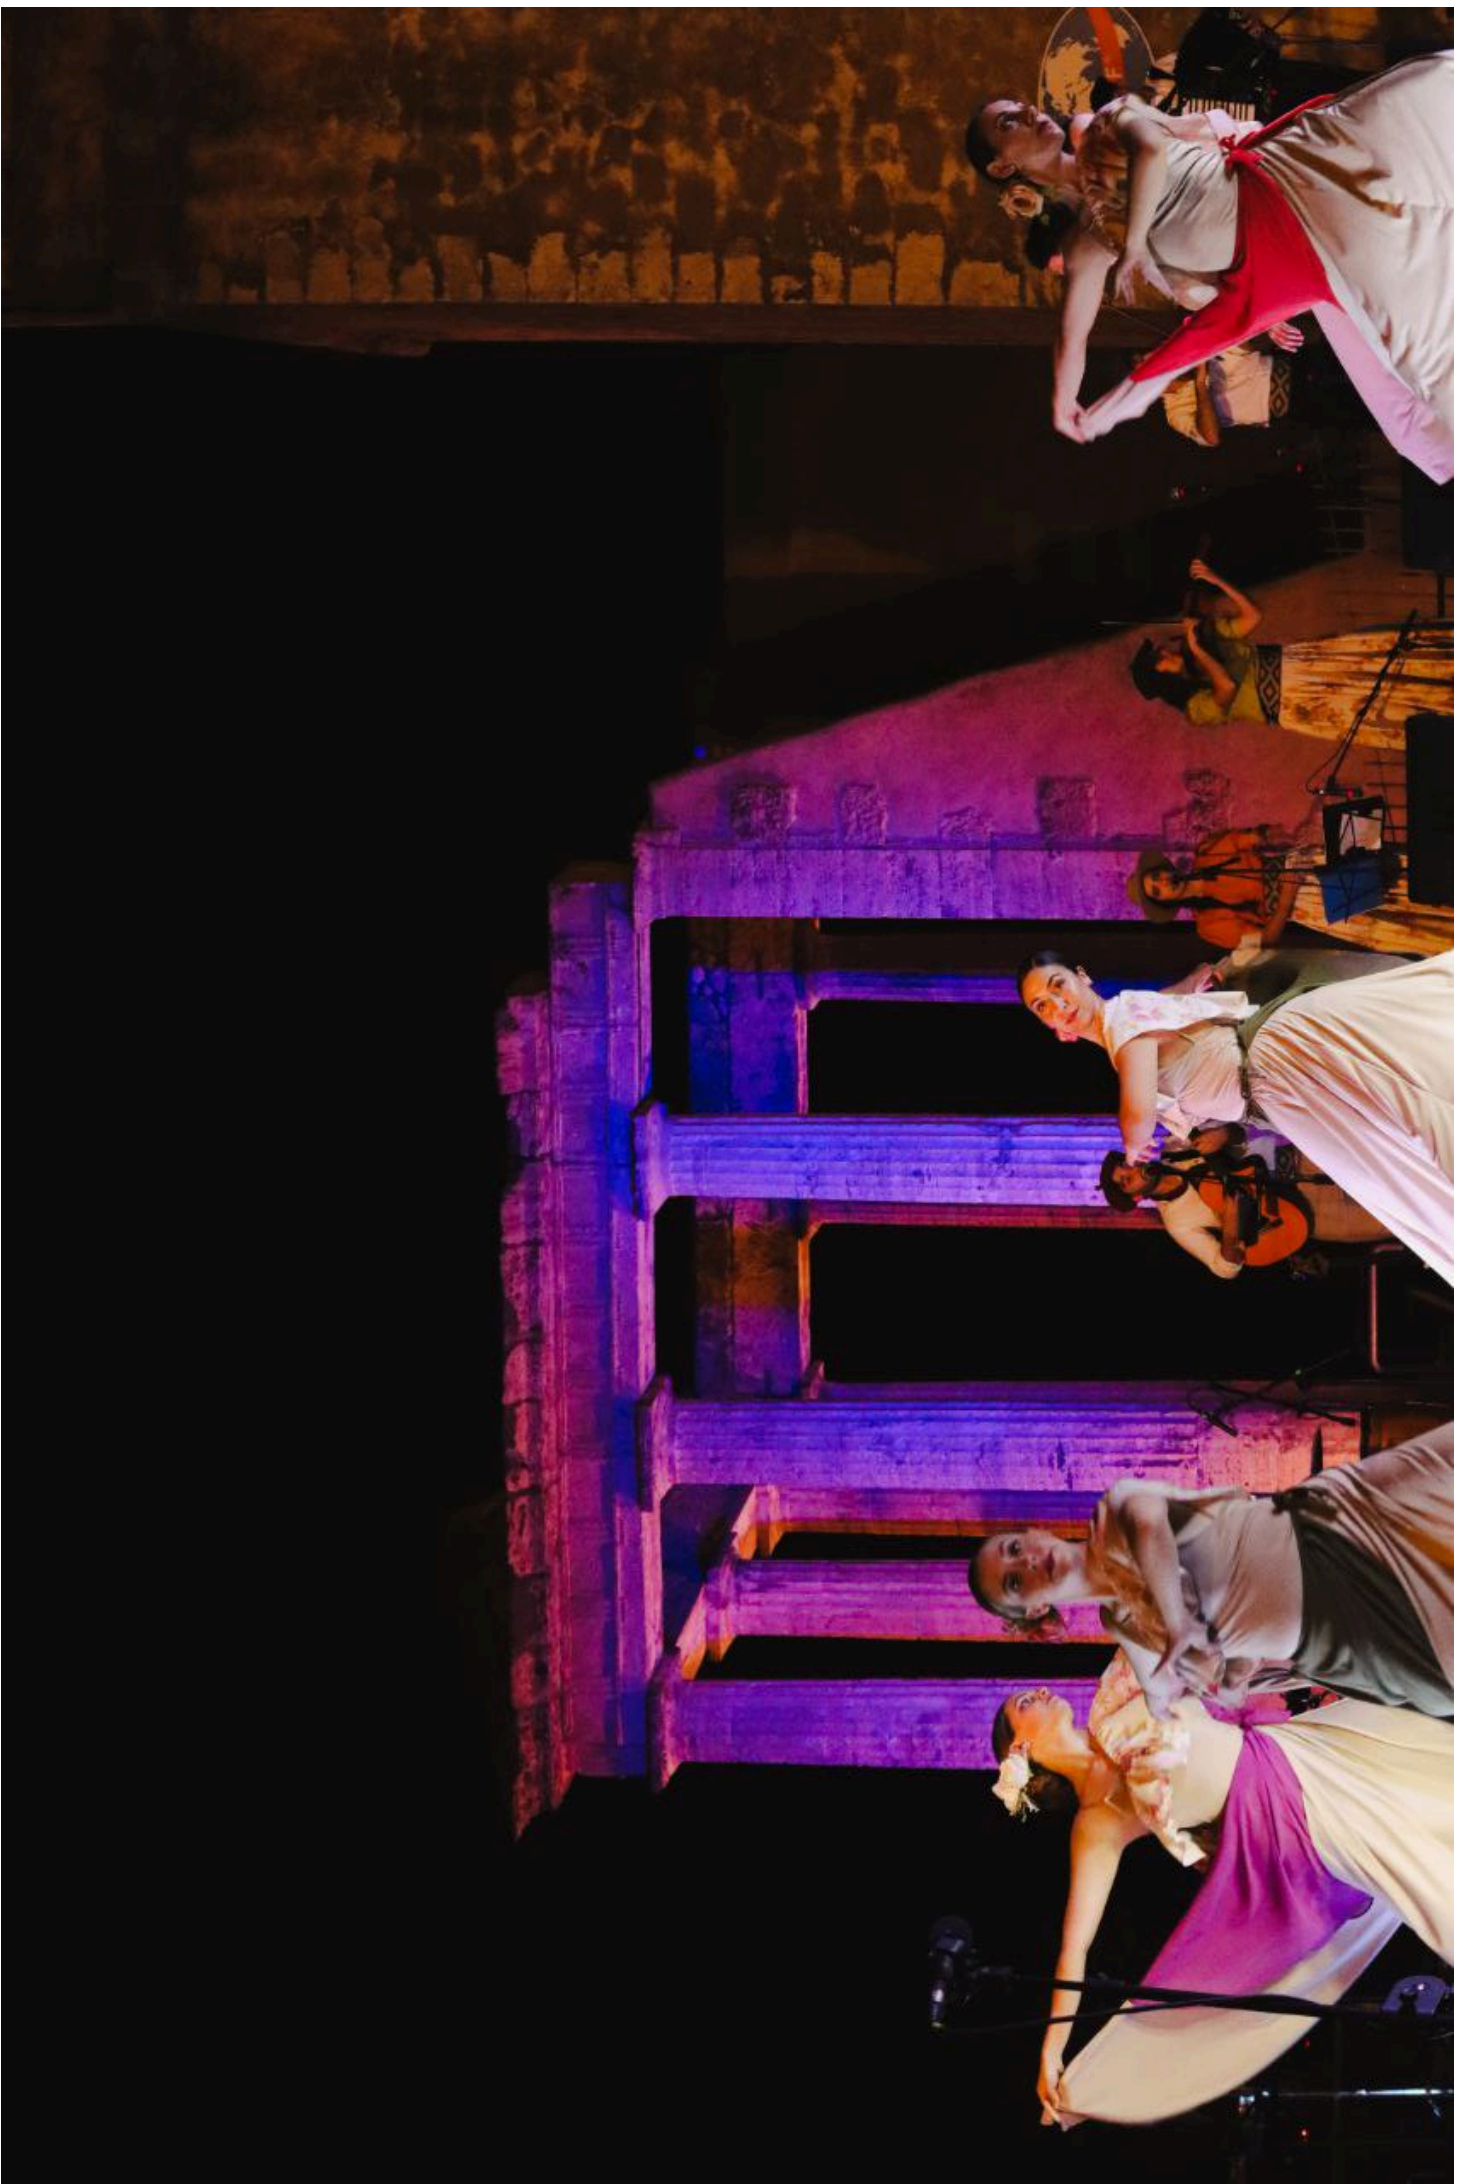

© 2014 M. J. ...

LANTOM WORLD  
FOLKLORIC  
CORE ITALY FESTIVAL  
**NUOVA  
ZELANDA**

*Luigi's case*